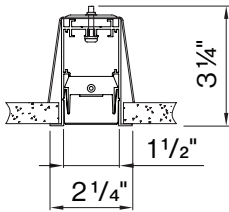

RECESSED with trim