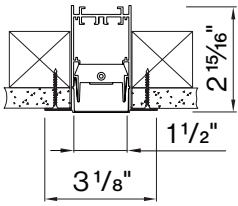

DIMENSIONS

BASO 1.5 LOUVER

RECESSED trimless